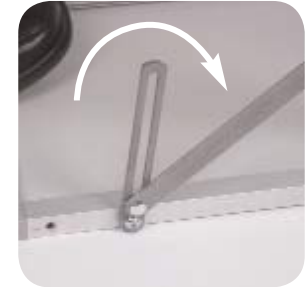

## Set-up:

Slide locking tab away from pivot arm at base of unit. Repeat for second locking tab. **1**

Holding the top tray, gently raise the tray upwards. Place your foot on the base to aid stability. **2**

While raising the unit note position of pivot arms. Both pivot arms must rotate through 180 degrees. **3**

Slide locking tabs away from pivot arms at base of unit. **4**

Slide locking tab over pivot arm at base of unit. Repeat for second locking arm. **5**