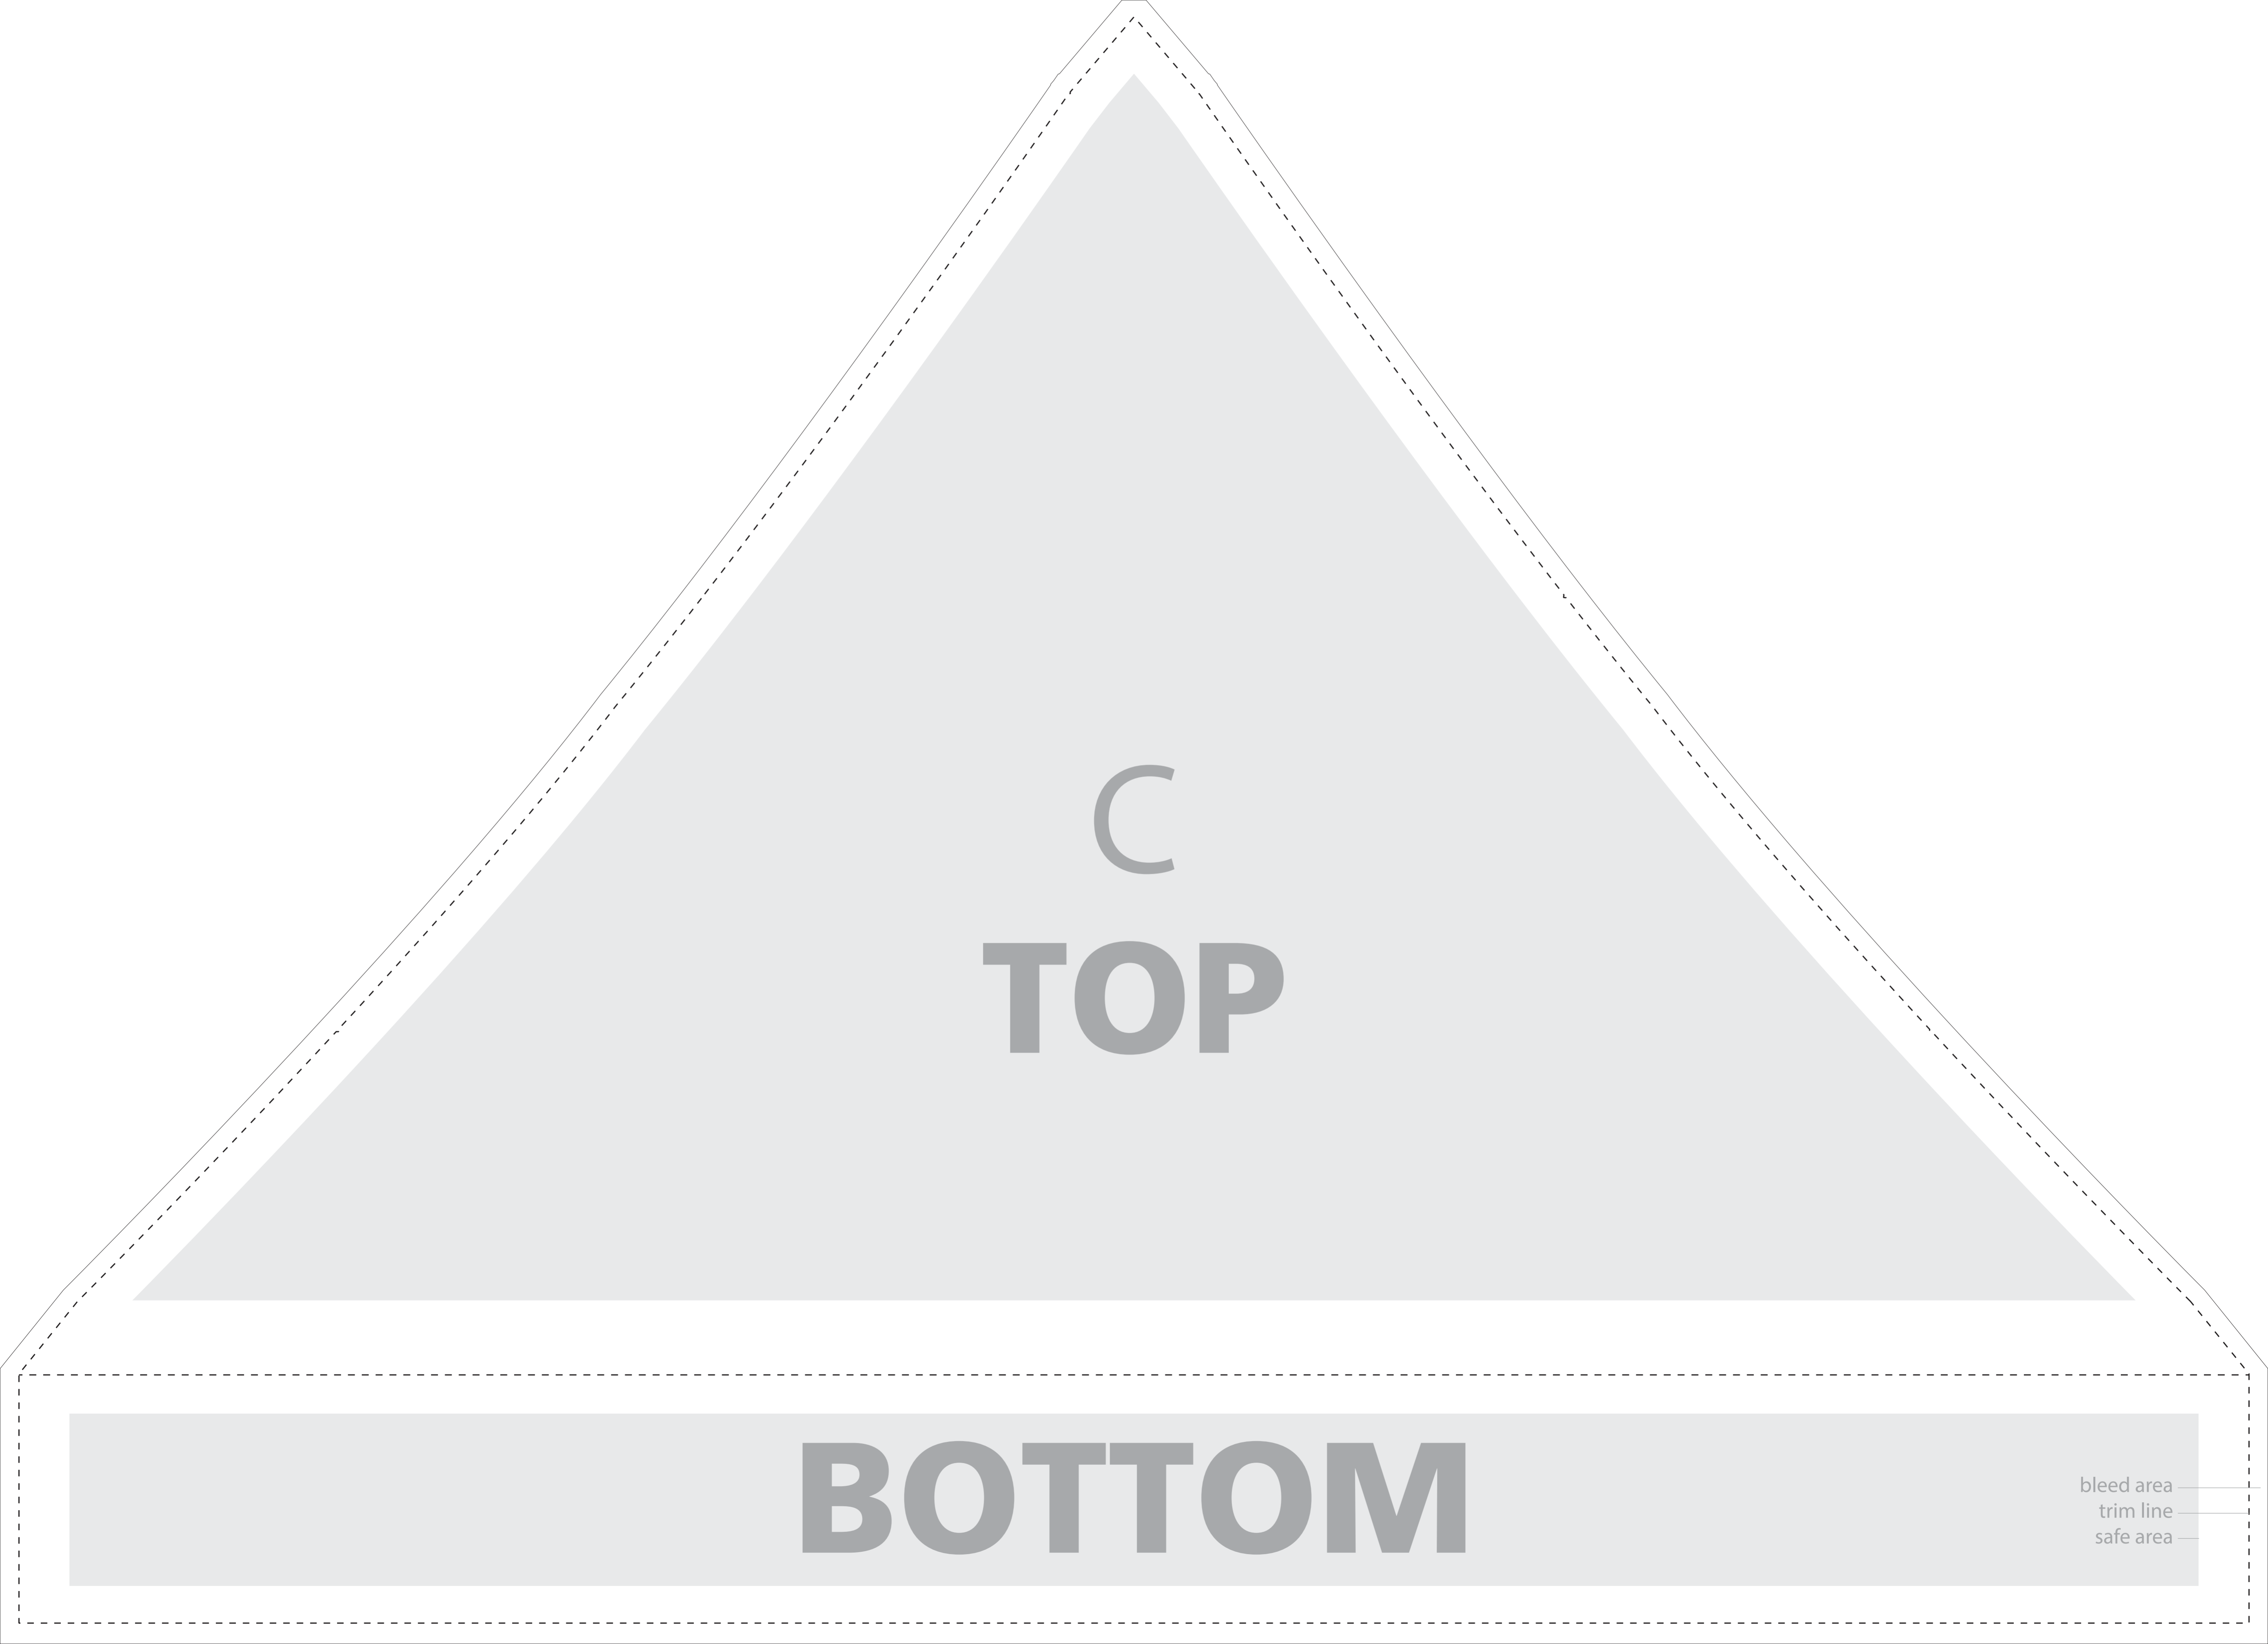

**Outdoor Graphic:
10' Zoom Tent - Canopy**

TEMPLATE IS @ 1/4 SIZE
Total Graphic Size (Qty 4):
Total Graphic Area: 120.375"w x 87.25"h
Total Visual Area: 118.375"w x 85.25"h

Top:
Total Graphic Area: 120.375"w x 73"h
Total Visual Area: 118.375"w x 72"h

Bottom:
Total Graphic Area: 120.375"w x 14.25"h
Total Visual Area: 118.375"w x 13.25"h

Please be sure to include a 1" bleed around the perimeter. DO NOT design any critical elements (text, logos, etc.) within 2" of the edge. Please see gray area on template for safe zone.

Graphic will be finished as seen above. Edges will be hemmed together to form tent graphic.

A
TOP

BOTTOM

bleed area
trim line
safe area

**B
TOP**

BOTTOM

bleed area
trim line
safe area

C
TOP

BOTTOM

bleed area
trim line
safe area

D
TOP

BOTTOM

bleed area
trim line
safe area