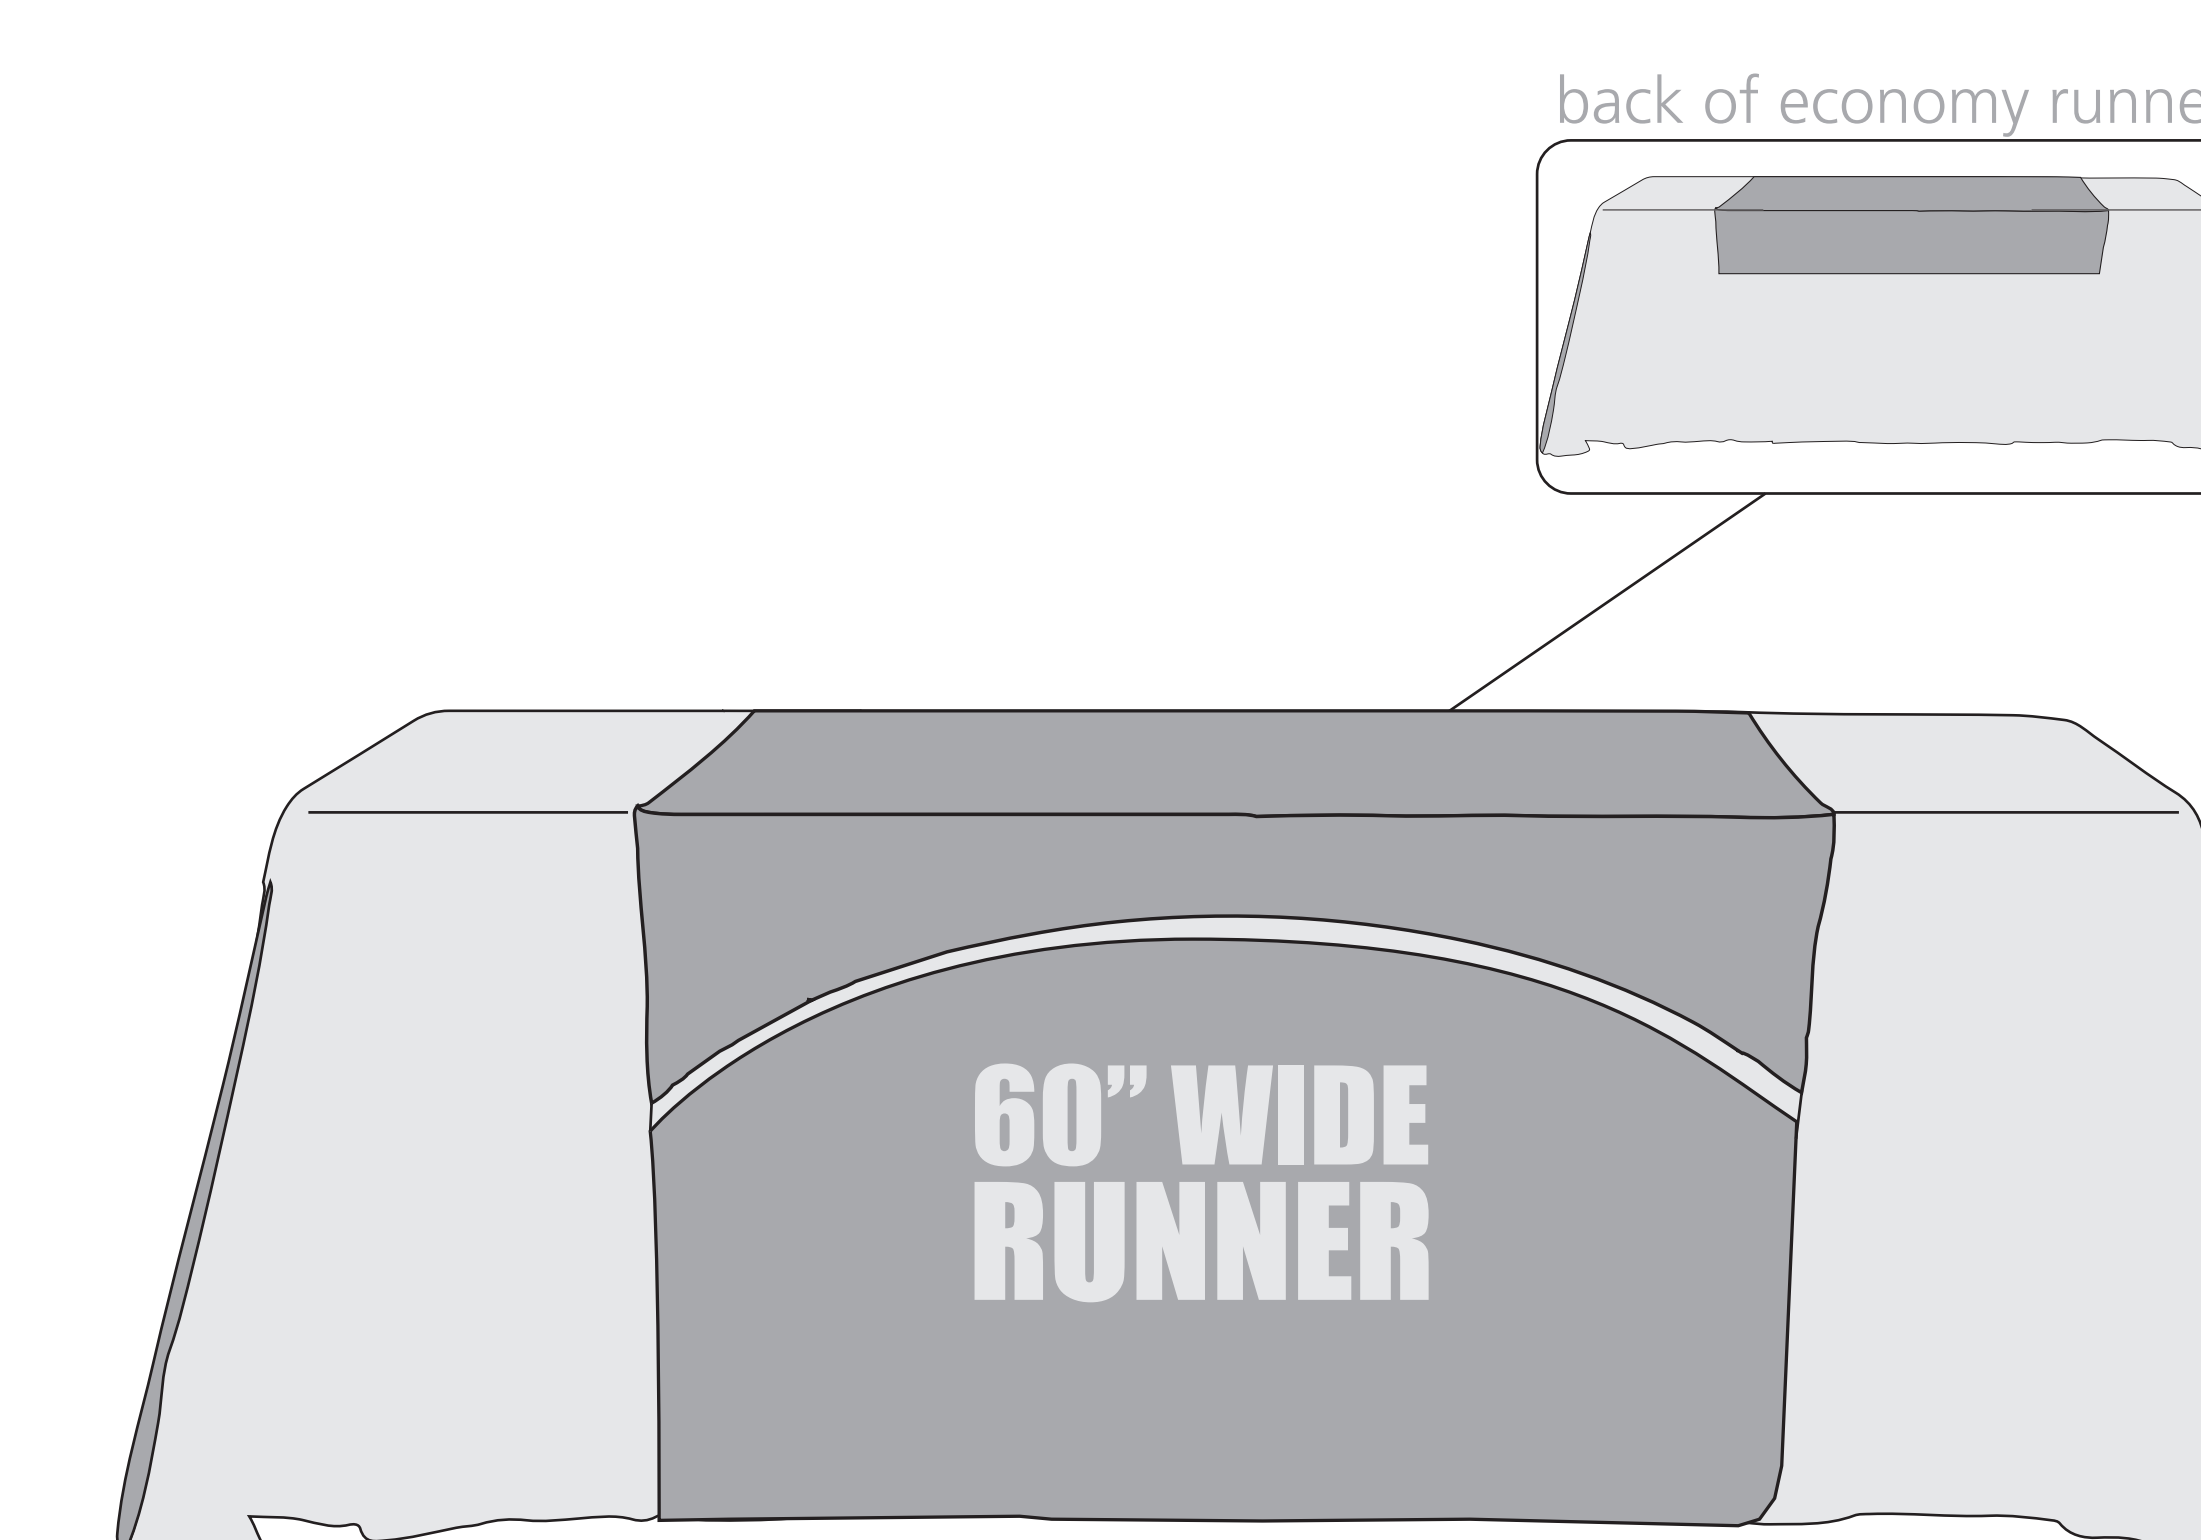

6.25" folds
over back

Table Runners: 60" Economy

Total Graphic Area: 60"w X 62.75"h
Front Visual Area: 56"w X 23.5"h (approx.)

DO NOT design any critical elements
(text, logos, etc.) within 2" of the edge.
Graphic will be heat sealed on all edges.

This template is designed for a
standard height table - 30"h

General Art Guidelines:

- CMYK Color Mode
- All Solid Coated Pantone colors should be called out in the art as spot colors
- Embed all images and support files
- Resolution must be 100-120 ppi
- All fonts must be created to outlines
- Do not scale artboard
- Background color/images must bleed to the edge of artboard
- Do not use spot colors from template in your artwork as they will not print

TOP

RECOMMENDED
FRONT VISUAL AREA

trim/heat sealed line