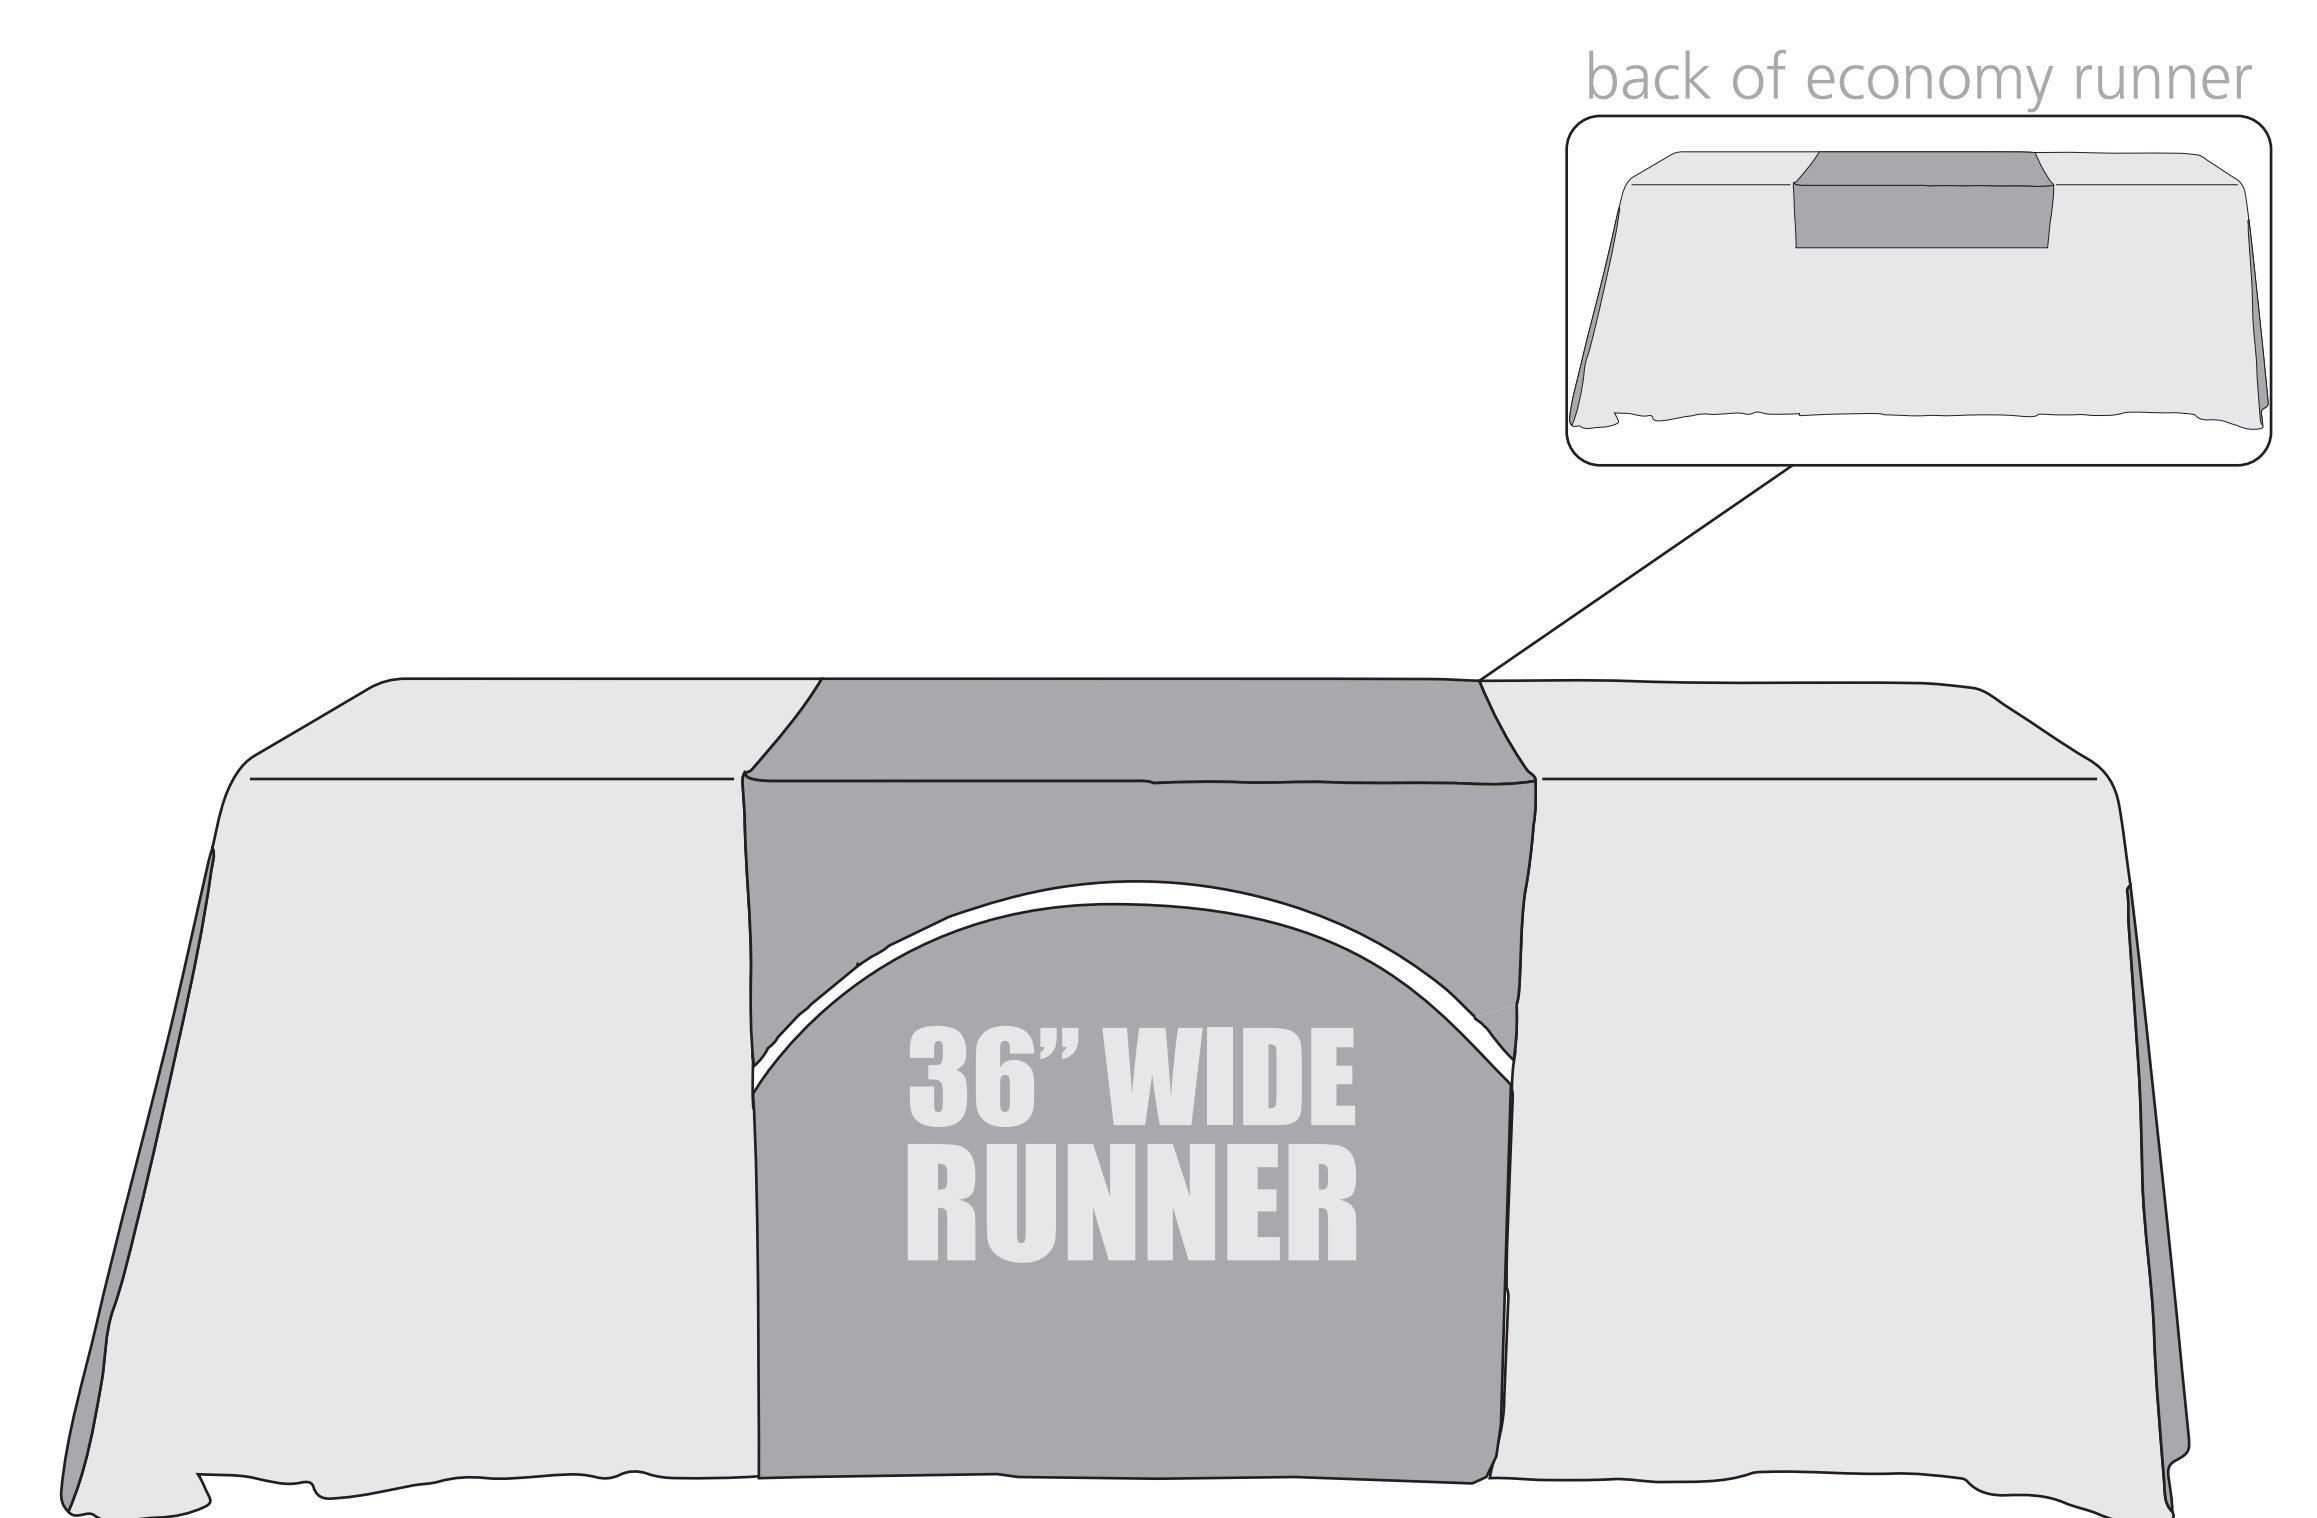

6.25" folds
over back

Table Runners: 36" Economy

Total Graphic Area: 36" w X 62.75" h
Front Visual Area: 32" w X 23.5" h (approx.)

DO NOT design any critical elements
(text, logos, etc.) within 2" of the edge.
Graphic will be heat sealed on all edges.

This template is designed for a
standard height table - 30" h

General Art Guidelines:

- CMYK Color Mode
- All Solid Coated Pantone colors should be called out in the art as spot colors
- Embed all images and support files
- Resolution must be 100-120 ppi
- All fonts must be created to outlines
- Do not scale artboard
- Background color/images must bleed to the edge of artboard
- Do not use spot colors from template in your artwork as they will not print

TOP

RECOMMENDED
FRONT VISUAL AREA

trim/heat sealed line