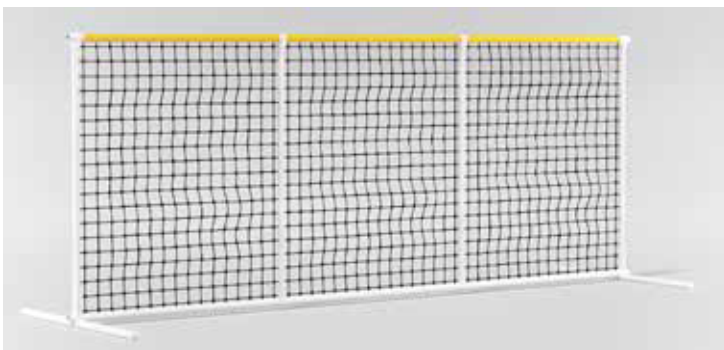

Traditional Fence

Panel	\$85	retail
	\$60	wholesale
Posts	\$40	retail
	\$28	wholesale

Picket Fence

Panel	\$85	retail
	\$60	wholesale
Posts	\$40	retail
	\$28	wholesale

Sport Fence (Black)

Panel	\$185	retail
	\$128	wholesale

Sport Fence (White)

Panel	\$185	retail
	\$128	wholesale