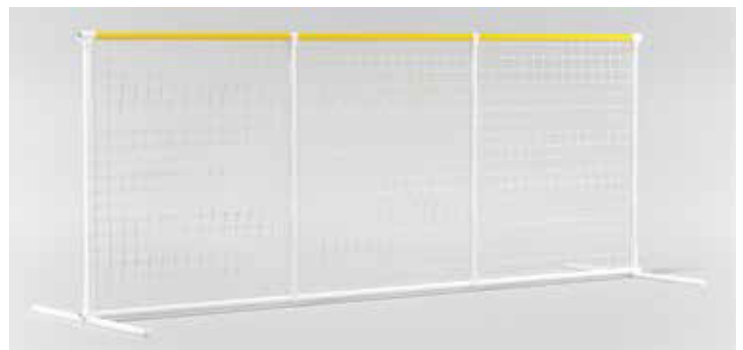

Traditional Fence

Panel	\$85	retail
	\$60	wholesale
Posts	\$40	retail
	\$28	wholesale

Picket Fence

Panel	\$85	retail
	\$60	wholesale
Posts	\$40	retail
	\$28	wholesale

Sport Fence (Black)

Panel	\$185	retail
	\$128	wholesale

Sport Fence (White)

Panel	\$185	retail
	\$128	wholesale